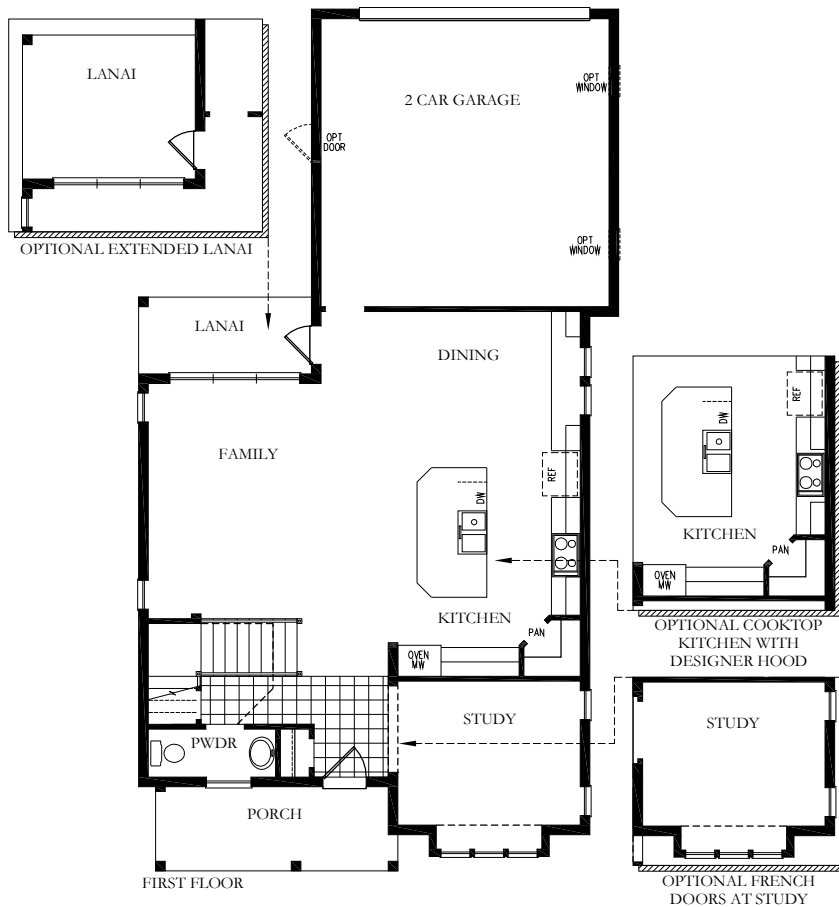

Cathalina Pan Caribbean (Villa)

FLOOR PLAN OPTIONS

THE CATHALINA

3RD FLOOR

1ST FLOOR

2ND FLOOR

3/4/2013
7310o2_Opt0

DavidWeekleyHomes.com

OPTIONAL BALCONY

FIRST FLOOR

OPTIONAL COOKTOP KITCHEN

OPTIONAL COOKTOP KITCHEN WITH DESIGNER HOOD

OPTIONAL SHOWER

11/14/2012
7323o2_Opt0

DavidWeekleyHomes.com

Prices, plans, dimensions, features, specifications, materials and availability of homes or communities are subject to change without notice or obligation. Illustrations are artist depictions only and may differ from completed improvements. Not all options available in all communities. Copyright 2012 © David Weekley Homes - All Rights Reserved.

Tallulan Victorian (Garden)

Tallulan Craftsman (Garden)

Tallulan French (Garden)

FLOOR PLAN OPTIONS

THE TALLULAN

1/24/2013
7325o2_Opt0

DavidWeekleyHomes.com

Kingscrest Victorian (Garden)

Kingscrest Craftsman (Garden)

Kingscrest Pan Caribbean (Garden)

FLOOR PLAN OPTIONS

THE KINGSCREST

1/24/2013
7326o2_Opt0

DavidWeekleyHomes.com

Kendon Victorian (Garden)

Kendon Craftsman (Garden)