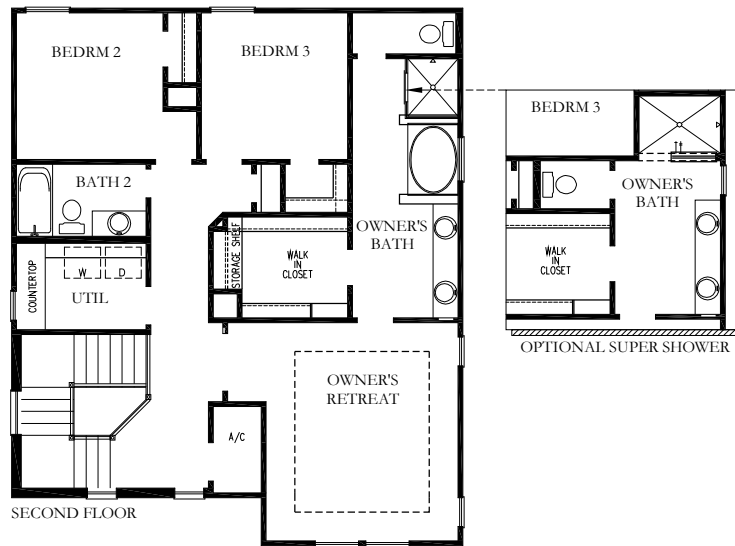

OPTIONAL BALCONY

FIRST FLOOR

OPTIONAL COOKTOP KITCHEN

OPTIONAL COOKTOP KITCHEN WITH DESIGNER HOOD

OPTIONAL SHOWER

11/14/2012
7323o2_Opt0

DavidWeekleyHomes.com

Prices, plans, dimensions, features, specifications, materials and availability of homes or communities are subject to change without notice or obligation. Illustrations are artist depictions only and may differ from completed improvements. Not all options available in all communities. Copyright 2012 © David Weekley Homes - All Rights Reserved.

Tallulan Victorian (Garden)

Tallulan Craftsman (Garden)

Tallulan French (Garden)

FLOOR PLAN OPTIONS

THE TALLULAN

1/24/2013
7325o2_Opt0

DavidWeekleyHomes.com

Kingscrest Victorian (Garden)