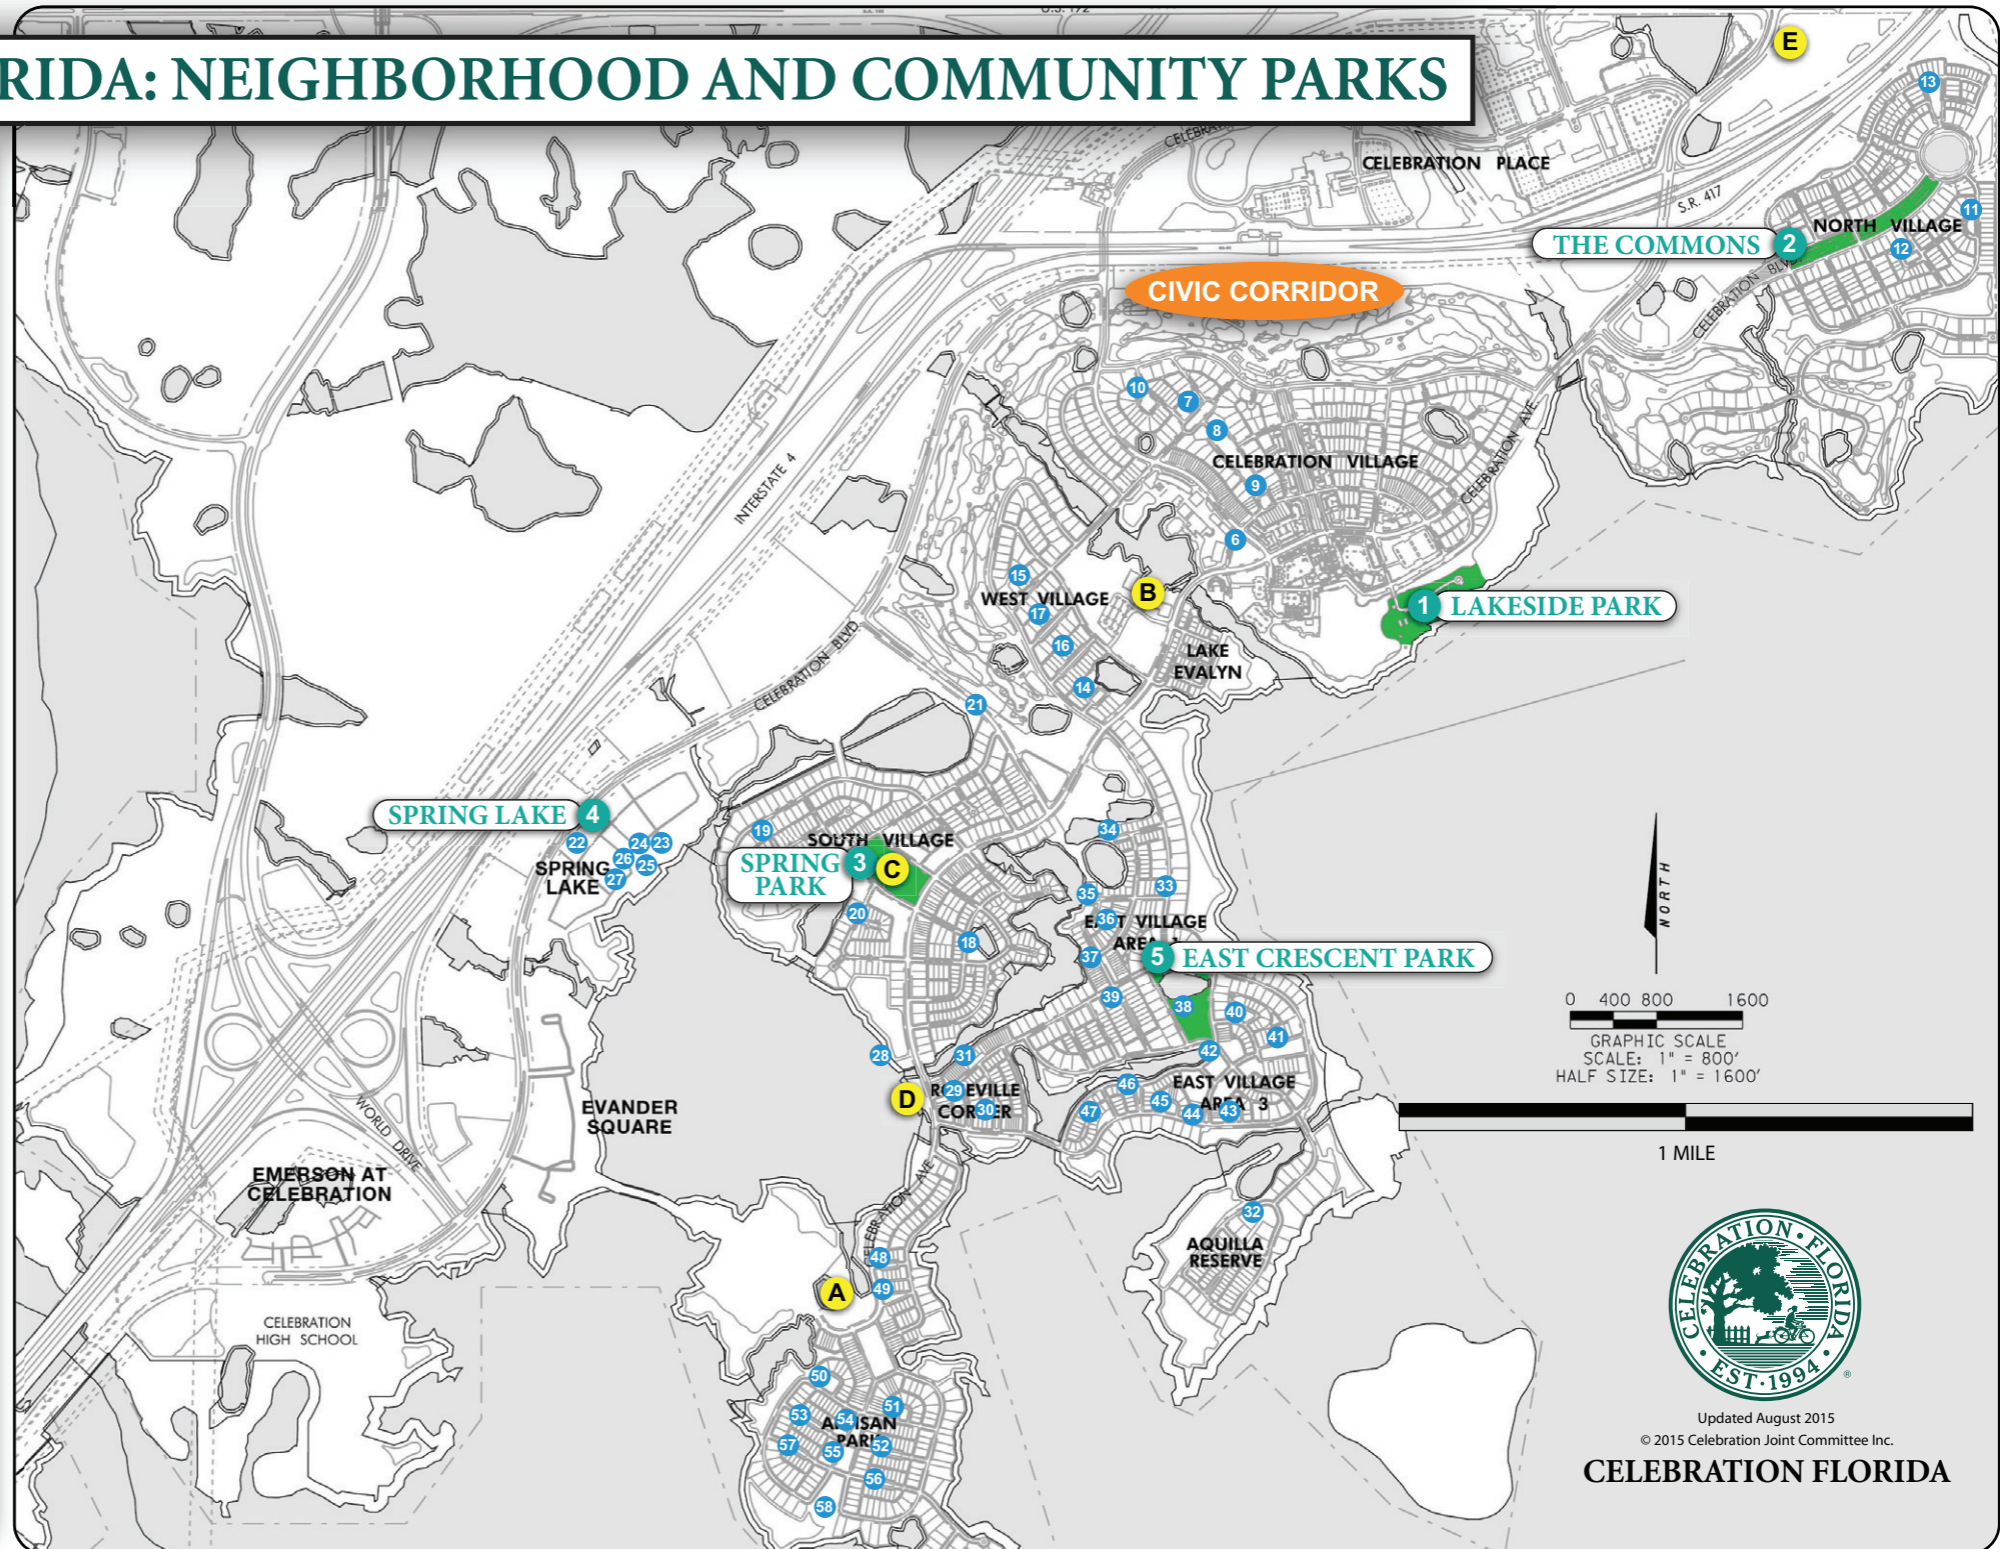

NEIGHBORHOOD PARKS

PARK PARCELS WITH MINIMAL HARDSCAPE

All Villages: 6–53

BUILDINGS WITH GROUNDS

ARTISAN PARK SERVICE AREA
COMMITTEE STRUCTURE

- A. Artisan Park**
Artisan Club

BUILDINGS WITH GROUNDS

CROA STRUCTURES AND PARCELS

- B. West Village**
Administration, 851 Meeting Rooms
- C. South Village**
Heritage Hall
- D. Roseville Corner**
Maintenance
- E. Watertower Place**
Watertower

CIVIC CORRIDOR

Updated August 2015

© 2015 Celebration Joint Committee Inc.