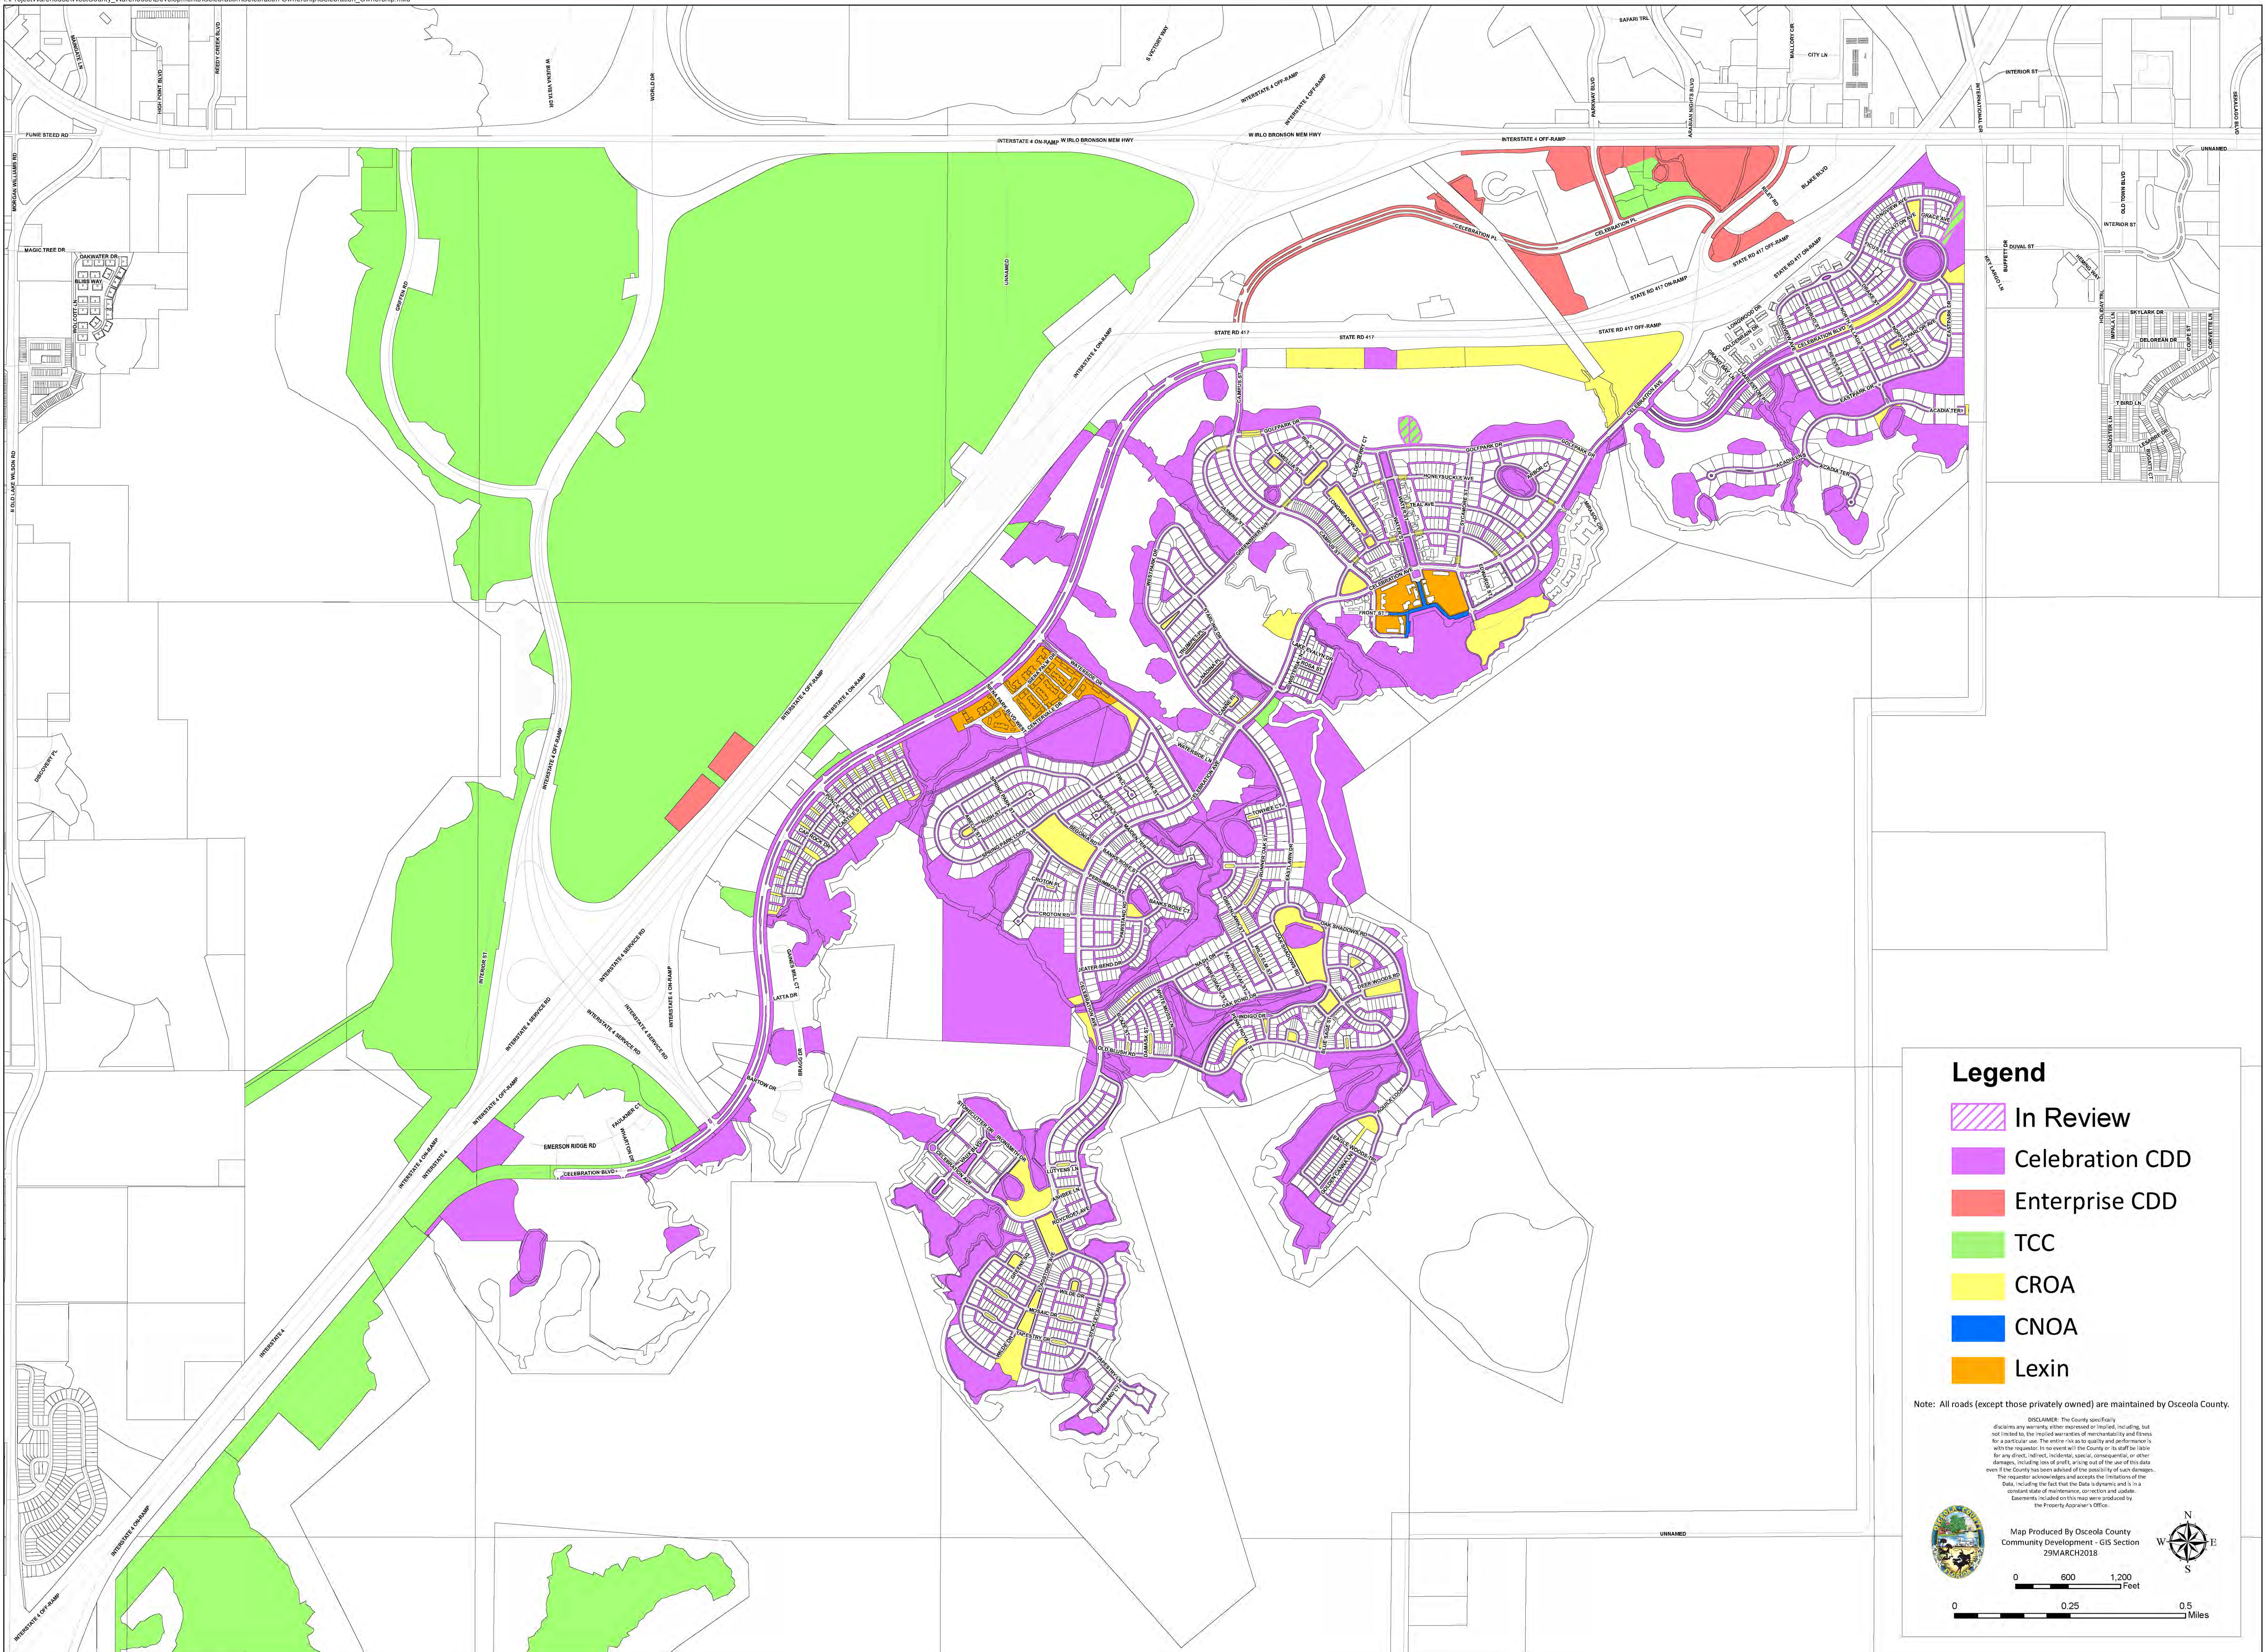

Celebration, Florida

1. **Legend**
2. In Review
   - Celebration CDD
   - Enterprise CDD
   - TCC
   - CROA
   - CNOA
   - Lexin

Note: All roads (except those privately owned) are maintained by Osceola County.

Map Produced By Osceola County
Community Development - GIS Section
29MARCH2018

0 600 1,200 Feet
0 0.25 0.5 Miles